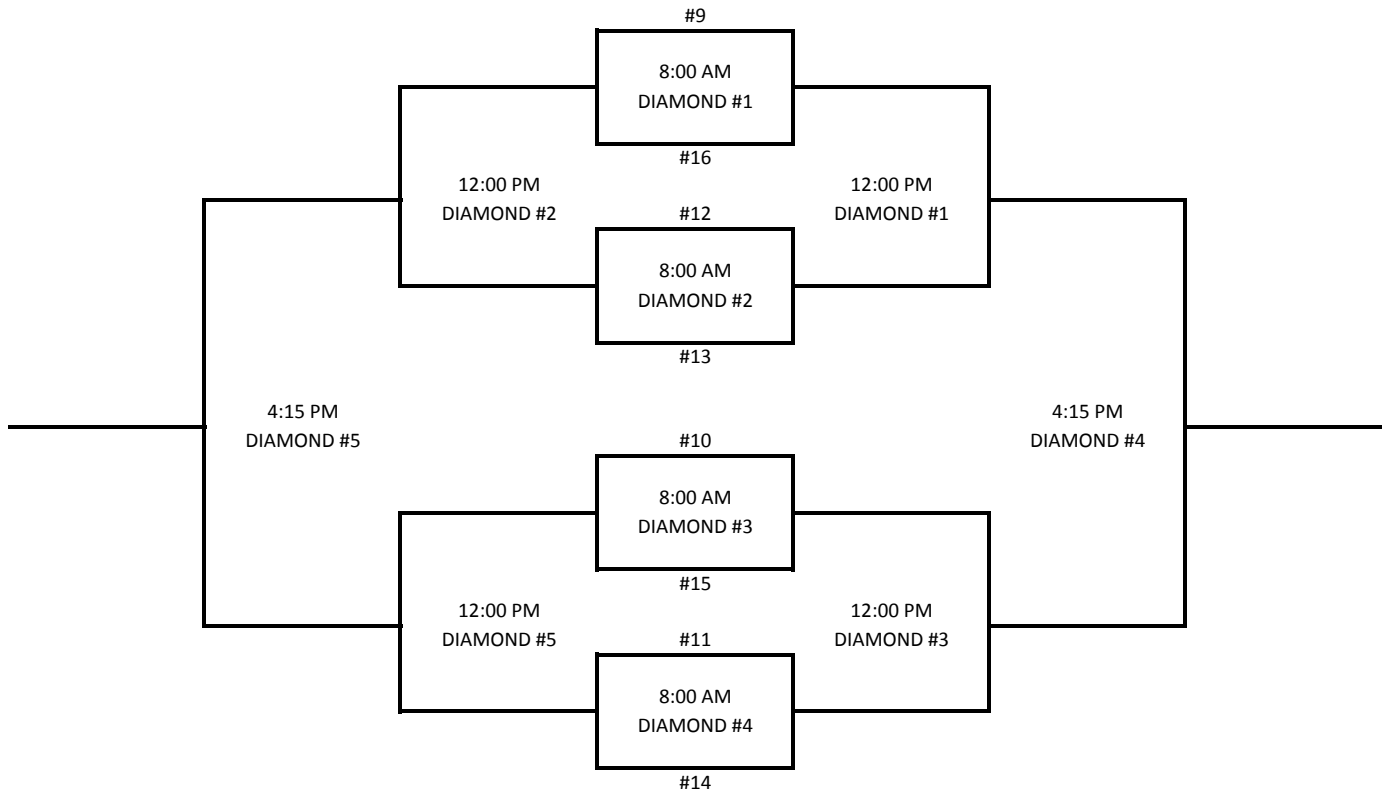

# GOLD POOL

CONSOLATION

CHAMPIONSHIP

# SILVER POOL

CONSOLATION

CHAMPIONSHIP